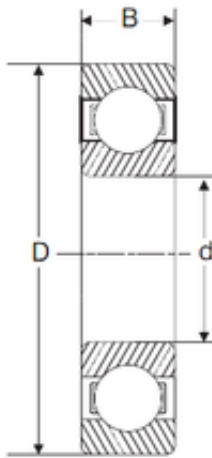

NEI Manufacturing India Private LTD.

65 mm x 120 mm x 31 mm SIGMA 62213-2RS
deep groove ball bearings

Bearing No. 62213-2RS

| | |
|----------------|--------------|
| Size | 65x120x31 mm |
| Bore Diameter | 65 mm |
| Outer Diameter | 120 mm |
| Width | 31 mm |
| d | 65 mm |
| D | 120 mm |
| B | 31 mm |
| C | 31 mm |

62213-2RS Bearing 2D drawings and 3D CAD models