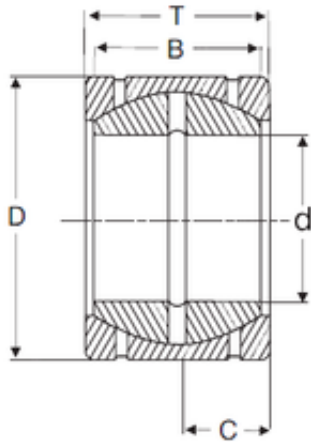

NEI Manufacturing India Private LTD.

31.75 mm x 61,925 mm x 35,306 mm SIGMA
GEZPR 104 S plain bearings

Bearing No. GEZPR 104 S

Size	31.75x61.925x38.1 mm
Bore Diameter	31.75 mm
Outer Diameter	61,925 mm
Width	38,1 mm
d	31.75 mm
D	61,925 mm
T	38,1 mm
B	35,306 mm
C	16,764 mm

GEZPR 104 S Bearing 2D drawings and 3D CAD models