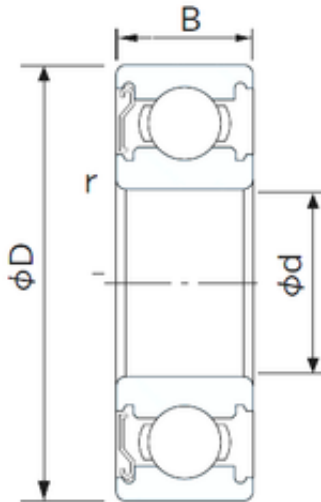

NEI Manufacturing India Private LTD.

45 mm x 68 mm x 12 mm CYSD 6909-Z deep groove ball bearings

Bearing No. 6909-Z

Size	45x68x12 mm
Bore Diameter	45 mm
Outer Diameter	68 mm
Width	12 mm
d	45 mm
D	68 mm
B	12 mm
C	12 mm
r min.	0,6 mm
Weight	0,14 Kg
Basic dynamic load rating (C)	12,8 kN

6909-Z Bearing 2D drawings and 3D CAD models