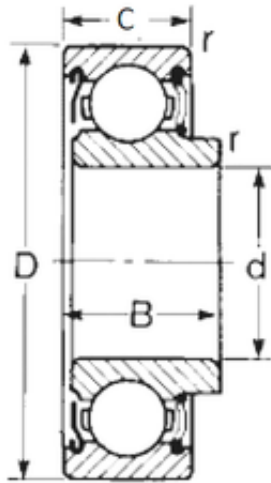

NEI Manufacturing India Private LTD.

45 mm x 100 mm x 30 mm CYSD 87609 deep groove ball bearings

Bearing No. 87609

Size	45x100x30 mm
Bore Diameter	45 mm
Outer Diameter	100 mm
Width	30 mm
d	45 mm
D	100 mm
B	30 mm
C	25 mm
Weight	0,913 Kg
Basic dynamic load rating (C)	52,86 kN

87609 Bearing 2D drawings and 3D CAD models