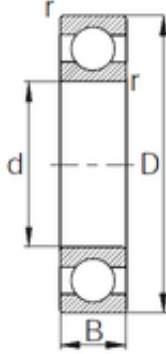

NEI Manufacturing India Private LTD.

12 mm x 32 mm x 15,9 mm CYSD W6201 deep groove ball bearings

Bearing No. W6201

Size	12x32x15.9 mm
Bore Diameter	12 mm
Outer Diameter	32 mm
Width	15,9 mm
d	12 mm
D	32 mm
B	15,9 mm
C	15,9 mm
r min.	0,5 mm
Weight	0,054 Kg
Basic dynamic load rating (C)	6,82 kN

W6201 Bearing 2D drawings and 3D CAD models